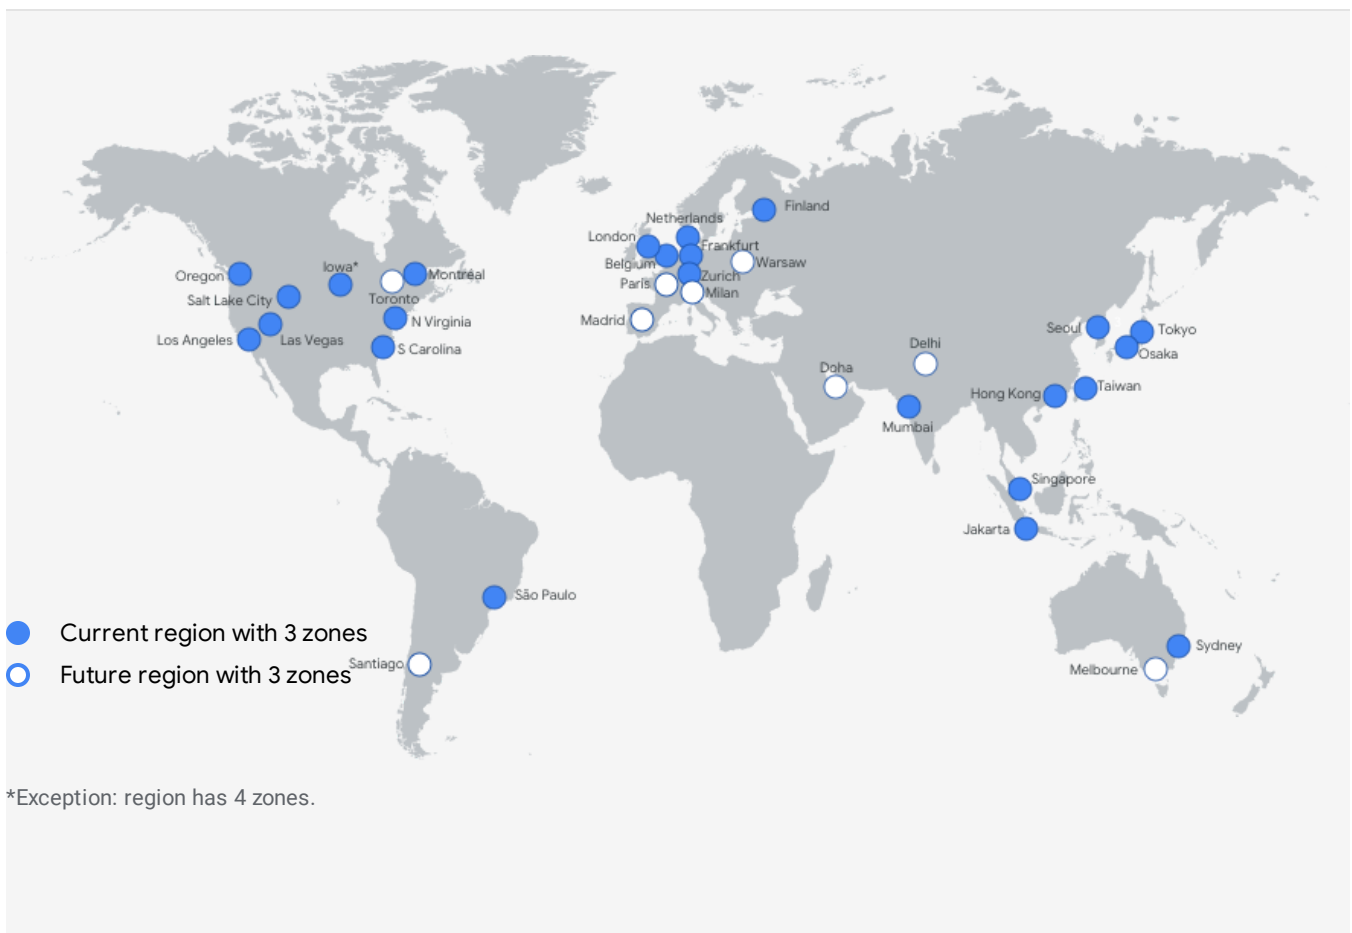

Cloud locations

Google Cloud Platform has recently added new regions in Seoul, Salt Lake City, Las Vegas and Jakarta. Our private, software-defined network provides fast and reliable connections to users around the world.

[Contact sales \(/contact\)](/contact)[Free trial \(https://console.cloud.google.com/freetrial\)](https://console.cloud.google.com/freetrial)

24
REGIONS

73
ZONES

144 (/VPC/DOCS/EDGE-LOCATIONS)
NETWORK EDGE LOCATIONS

AVAILABLE IN

200+
COUNTRIES AND TERRITORIES

COMING SOON! Google Cloud will continue expanding into the following regions: Warsaw (Poland), Doha (Qatar), Toronto (Canada), Melbourne (Australia), Delhi (India), Paris (France), Milan (Italy), Santiago (Chile), and Madrid (Spain).

Meet our network

REGIONS NETWORK (#NETWORK)

Products available by location

Deploy resources in specific zones, regions and multi-regions.

AMERICAS **EUROPE** (#EUROPE) **ASIA PACIFIC** (#ASIA-PACIFIC) **MULTI-REGION** (#MULTI-REGION)